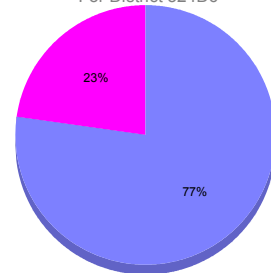

Membership Results 2011-2012

Goal, New, Dropped, Gain/Loss

Comparison of Membership Gain/Loss

Current Year Compared to the Previous Year

Gender Comparison 2010-2011

For District 324D6

Oct/Nov/Dec

■ Male ■ Female