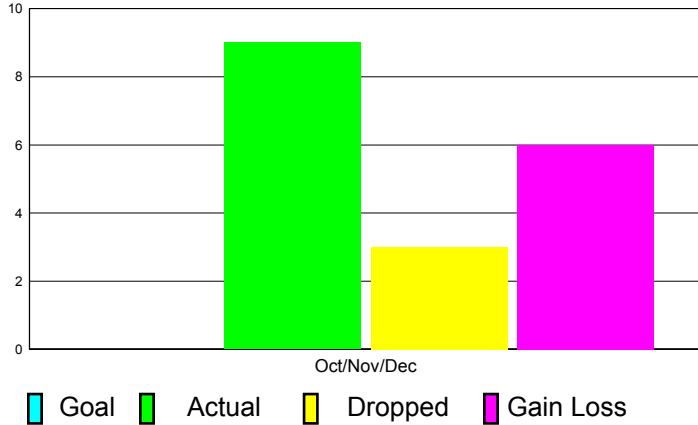

GMT Reports for District (or Undistricted) **District 324D6**

GMT: **M NAGARAJAN**

Location: **INDIA**

GMT CA: **6**

CLUBS

**Club Results
2011-2012**

**Clubs
2010-2011**

| Month | New Club Goal | Actual New Clubs | Actual Dropped Clubs | Gain/Loss of Clubs | Gain/Loss of Clubs |
|---------------|---------------|------------------|----------------------|--------------------|--------------------|
| Oct/Nov/Dec | 0 | 9 | 3 | 6 | -3 |
| Totals | 0 | 9 | 3 | 6 | -3 |

Club Results 2011-2012

Goal, New, Dropped, Gain/Loss

Comparison of Club Gain/Loss

Current Year Compared to the Previous Year

YTD Status Quo Clubs 2010-2011

Status Quo Clubs Compared to Status Quo Members

MEMBERSHIP