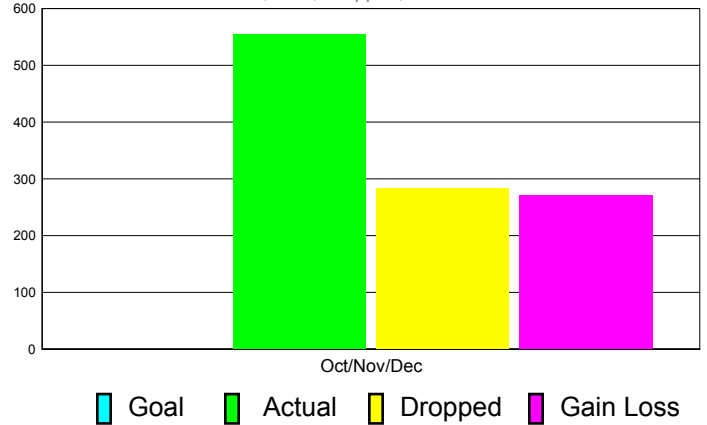

Membership Results 2011-2012

Goal, New, Dropped, Gain/Loss